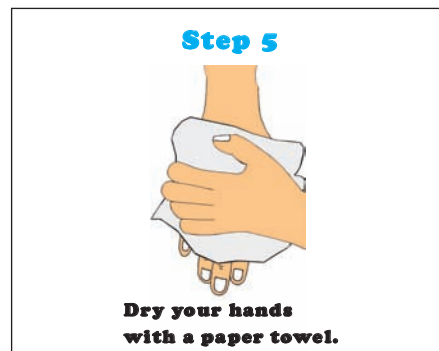

Wash Away Germs for Clean Hands!!!

Shigella is an ugly germ. It causes diarrhea in infants, children and adults. MSDH is seeing an increase in Shigella cases this year. Shigella spreads quickly and is very easy to catch.

Wash your hands with soap and rinse with clean warm water:

- after using the bathroom
- after changing a diaper
- before and after cooking a meal
- before eating a snack or meal

Prevent Shigella by having clean hands!