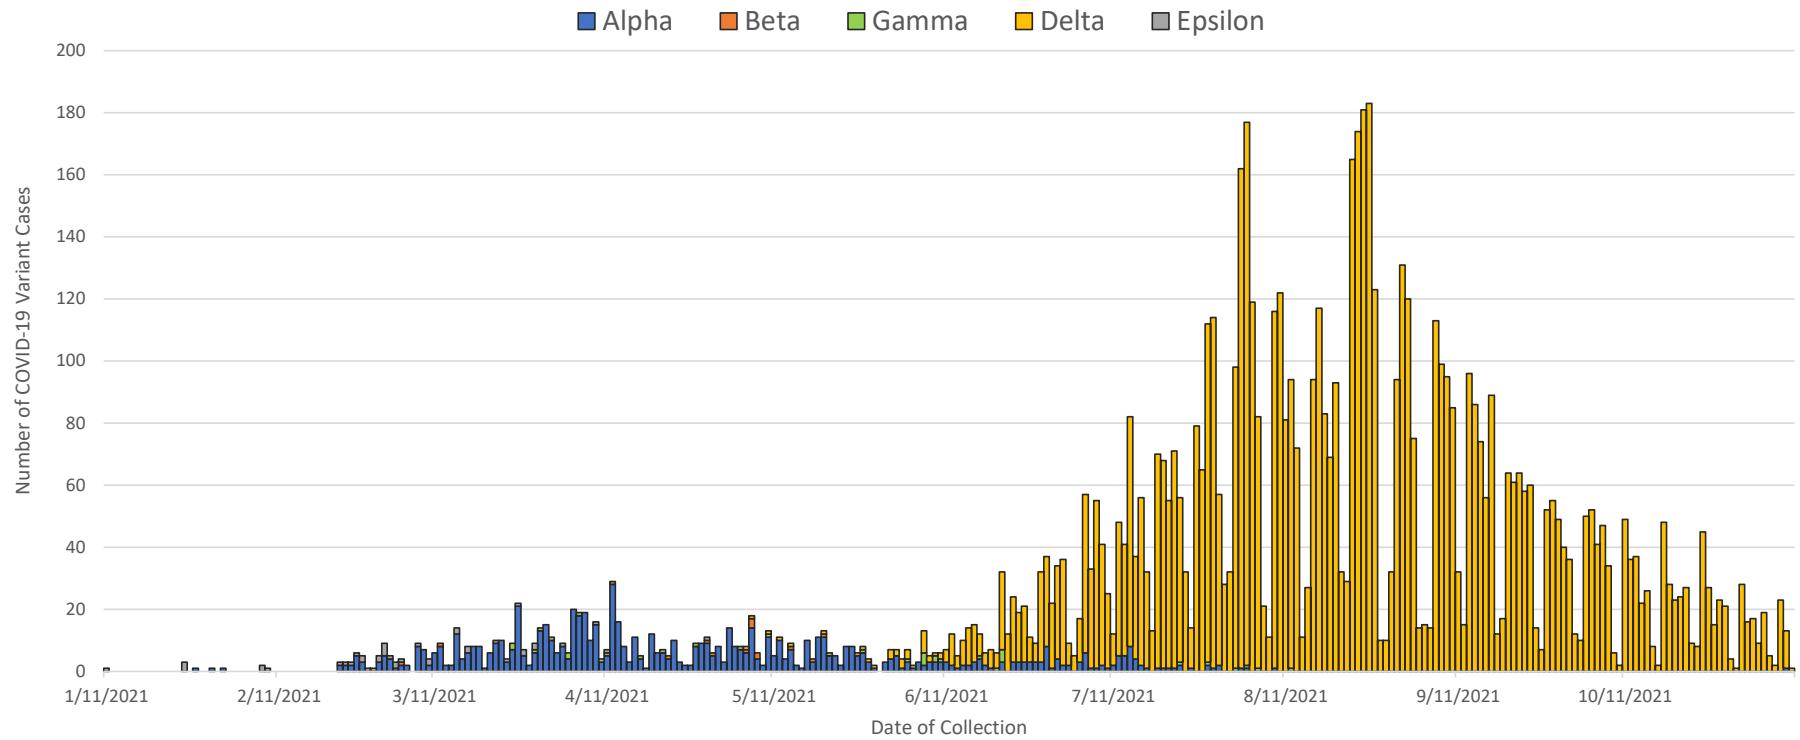

COVID-19 Cases* by Variants of Concern and Date of Collection, Mississippi, January 1 - November 19, 2021

Updated November 20, 2021

*Not all COVID-19 cases are tested for a variant strain. The data represented in this graph is a sample of COVID-19 cases reported to MSDH since January 2021.